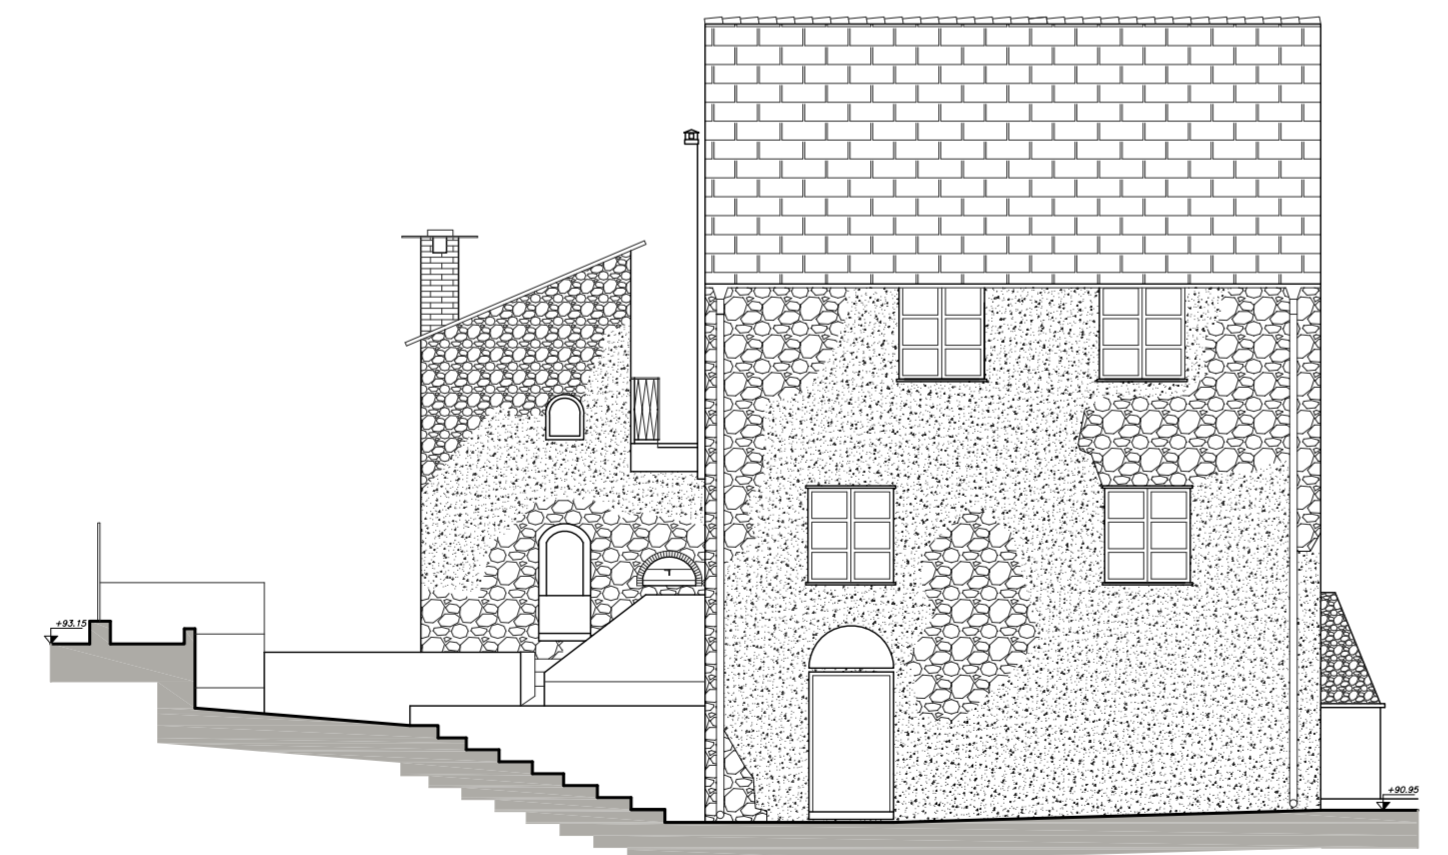

SOUTH - EAST SIDE