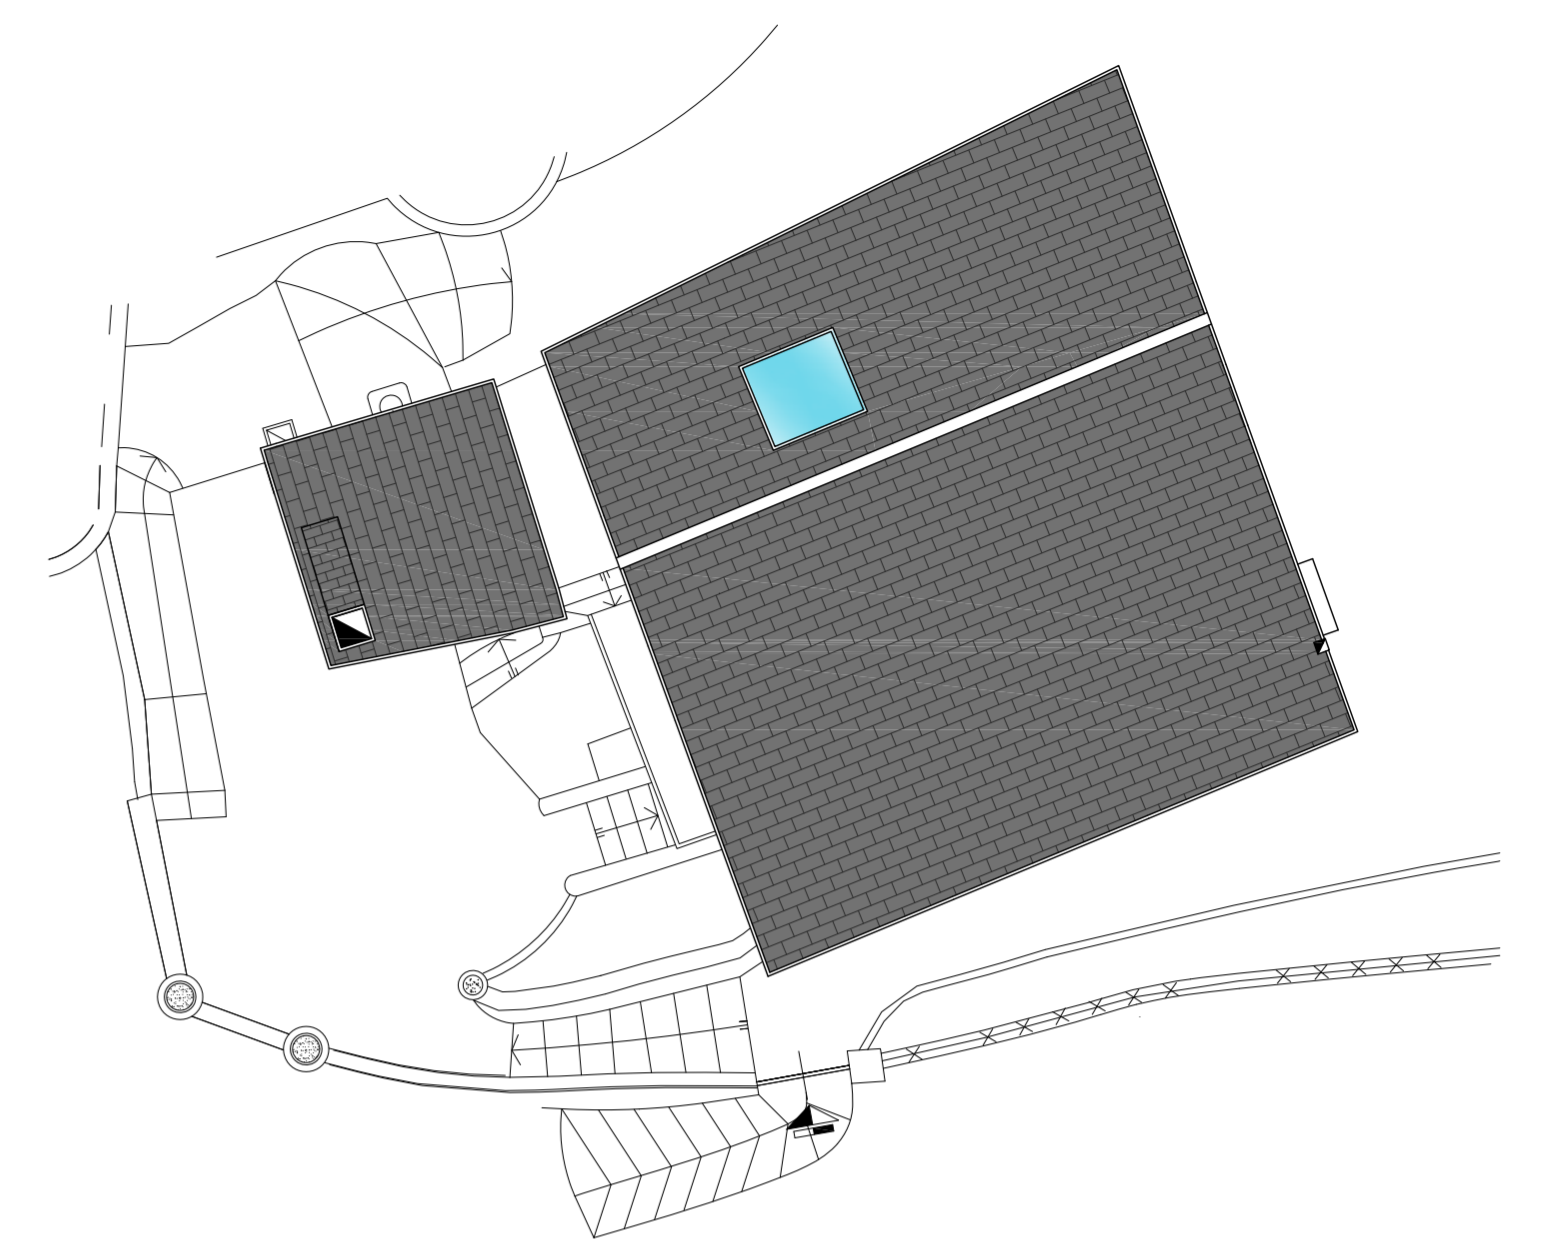

ROOF PLAN

ARCHIPAES & PARTNERS
ATELIER OF ARCHITECTURE
AND LANDSCAPE DESIGN
Danilo Demi - Anna Pisani

MUNICIPALITY OF ALBISSOLA MARINA

VILLA ASGER JORN
ALBISSOLA MARINA (SV) ITALY

"THE NEW EDEN REDISCOVERED"
The artworks' restoration and the
rehabilitation and valorisation of the complex

ATELIER
Scale 1:100

MUNICIPALITY OF ALBISSOLA MARINA

SAVONA PROVINCE

LIGURIA REGION AUTHORITY

EUROPEAN UNION

Albissola Marina, July 2012