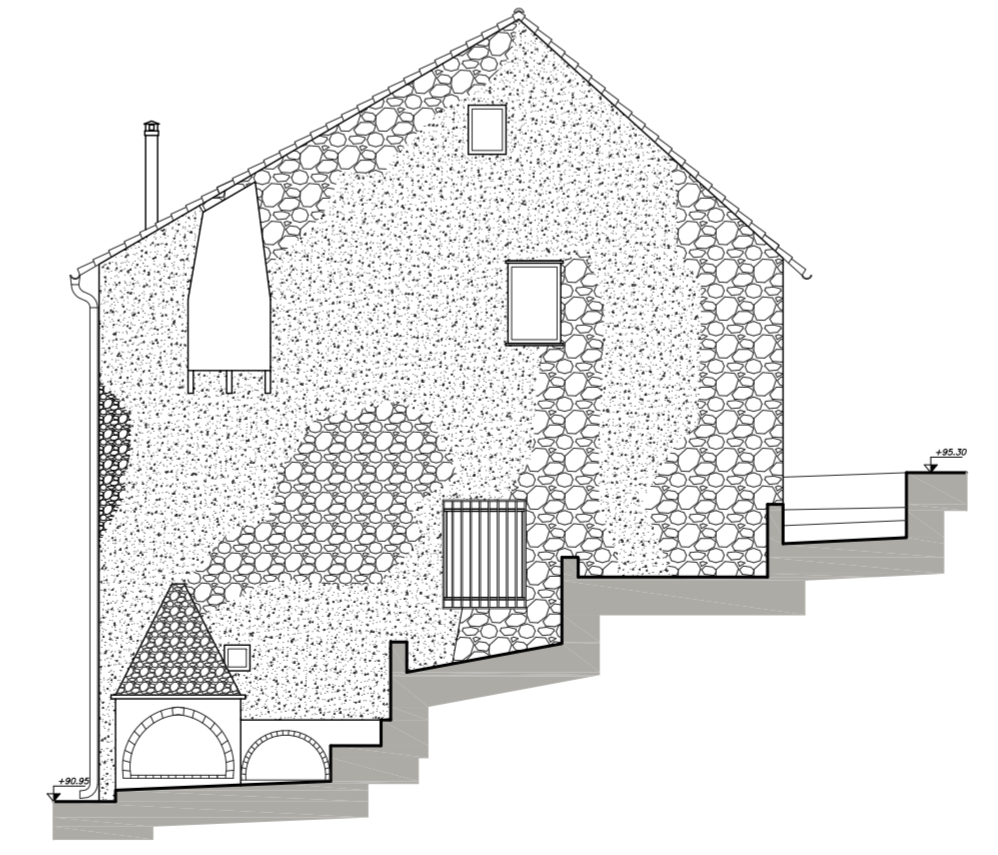

NORTH - EAST SIDE

ARCHIPAES & PARTNERS
ATELIER OF ARCHITECTURE
AND LANDSCAPE DESIGN
Danilo Demi - Anna Pisani

MUNICIPALITY OF ALBISSOLA MARINA

VILLA ASGER JORN
ALBISSOLA MARINA (SV) ITALY

"THE NEW EDEN REDISCOVERED"
The artworks' restoration and the
rehabilitation and valorisation of the complex

ATELIER
Scale 1:100

MUNICIPALITY OF ALBISSOLA MARINA

SAVONA PROVINCE

LIGURIA REGION AUTHORITY

EUROPEAN UNION

Albissola Marina, July 2012