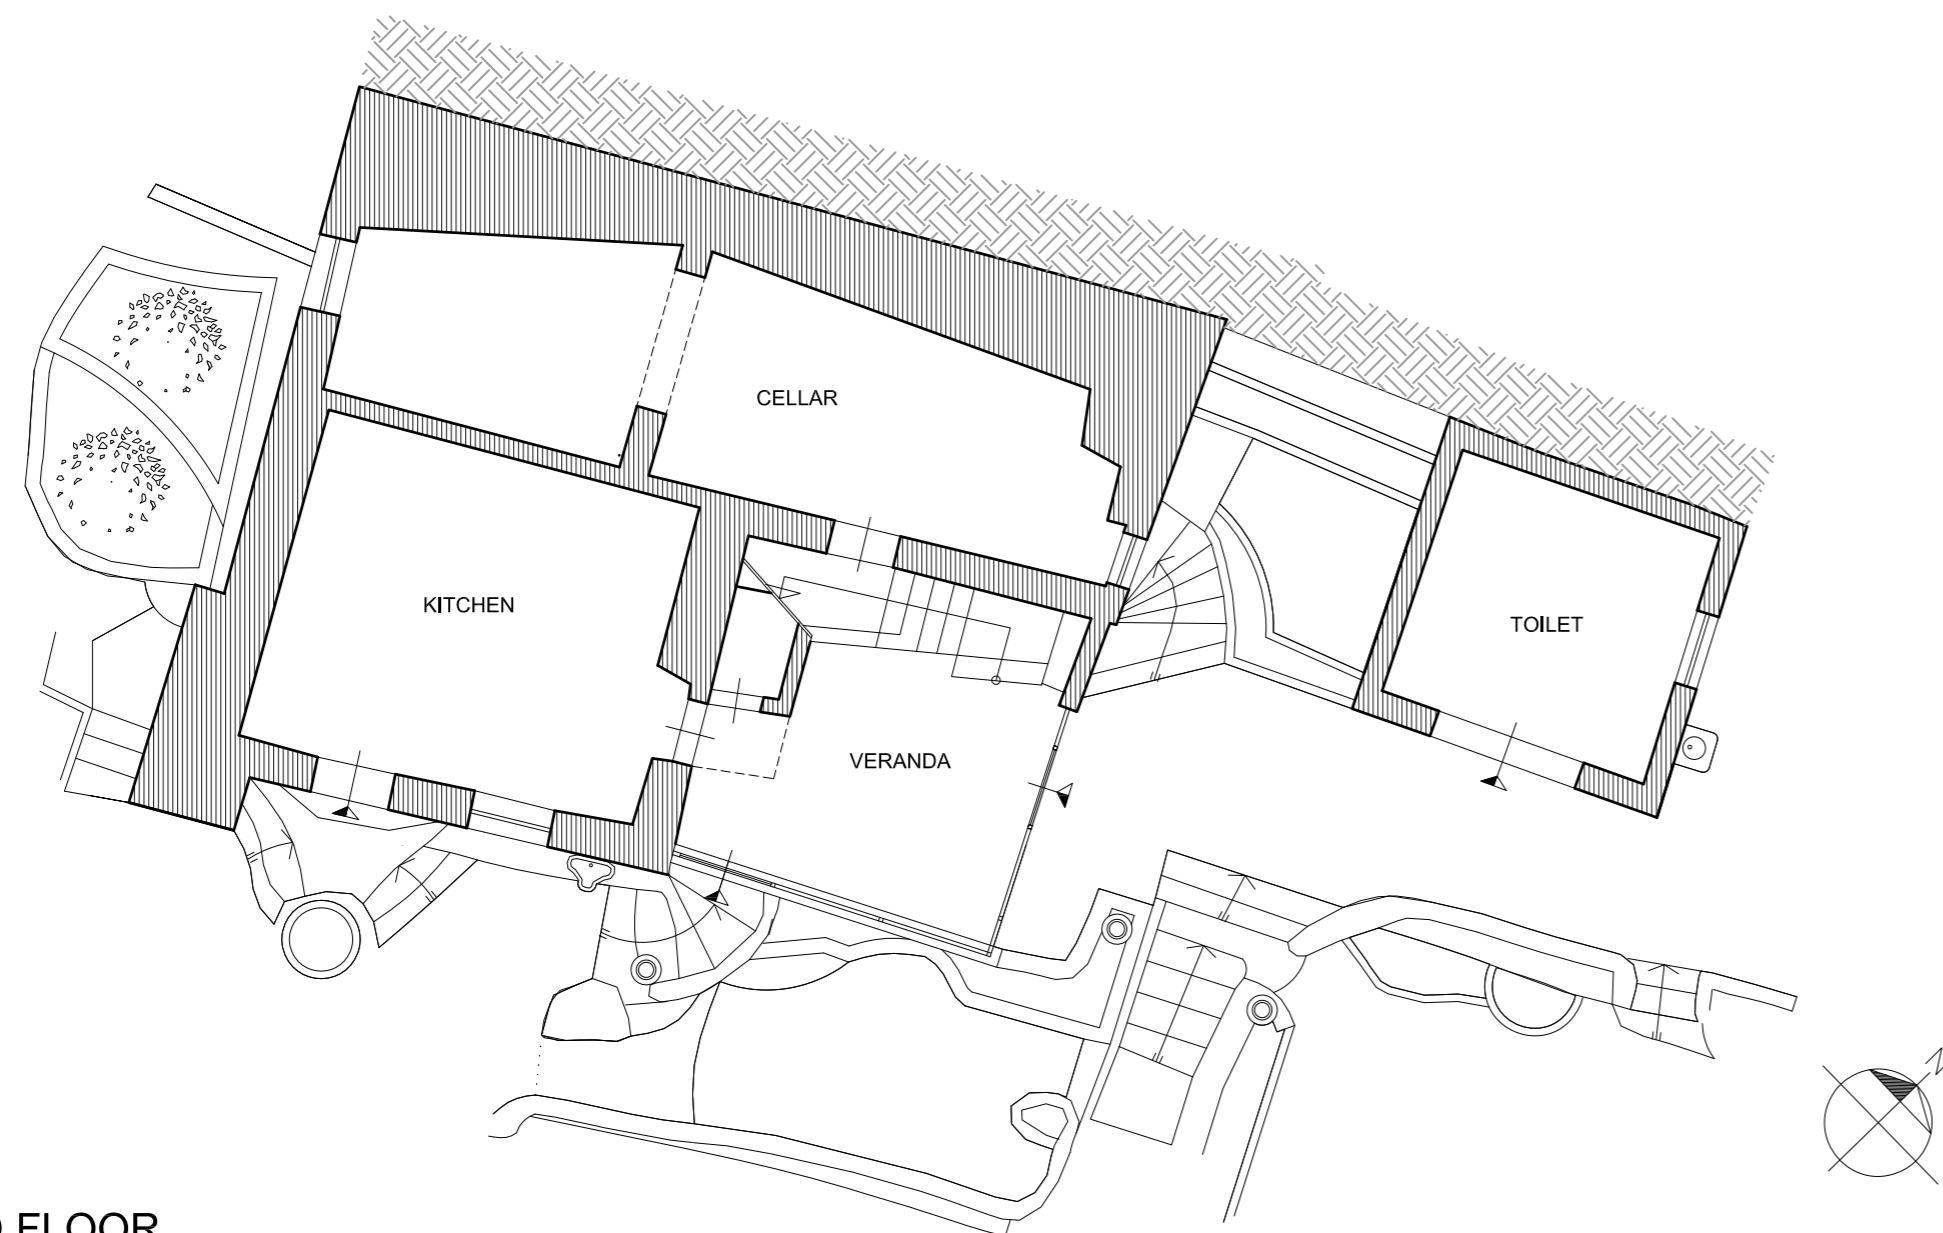

FIRST FLOOR

GROUND FLOOR

SOUTH SIDE

EAST SIDE

**ARCHIPAES & PARTNERS**  
ATELIER OF ARCHITECTURE  
AND LANDSCAPE DESIGN  
Danilo Demi – Anna Pisani

Via Salomoni 109 - ALBISSOLA MARINA - +39 019 488253  
www.archipaes.eu - www.progettoverdeazzurro.it  
info@archipaes.eu - info@archipaes.191.it