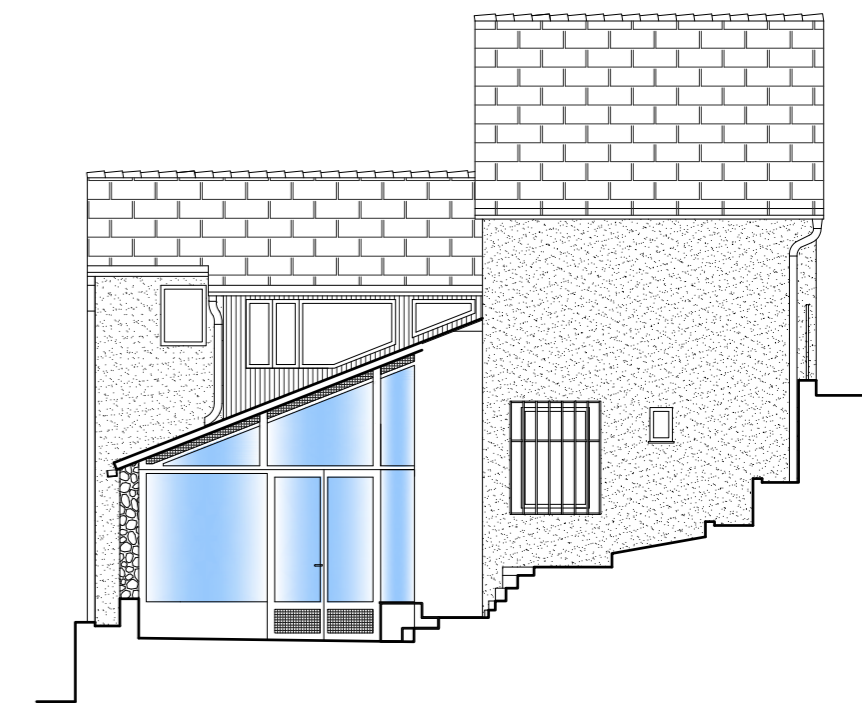

FIRST FLOOR

GROUND FLOOR

SOUTH SIDE

EAST SIDE

**ARCHIPAES & PARTNERS**  
ATELIER OF ARCHITECTURE  
AND LANDSCAPE DESIGN  
Danilo Demi – Anna Pisani

Via Salomoni 109 - ALBISSOLA MARINA - +39 019 488253  
www.archipaes.eu - www.progettoverdeazzurro.it  
info@archipaes.eu - info@archipaes.191.it